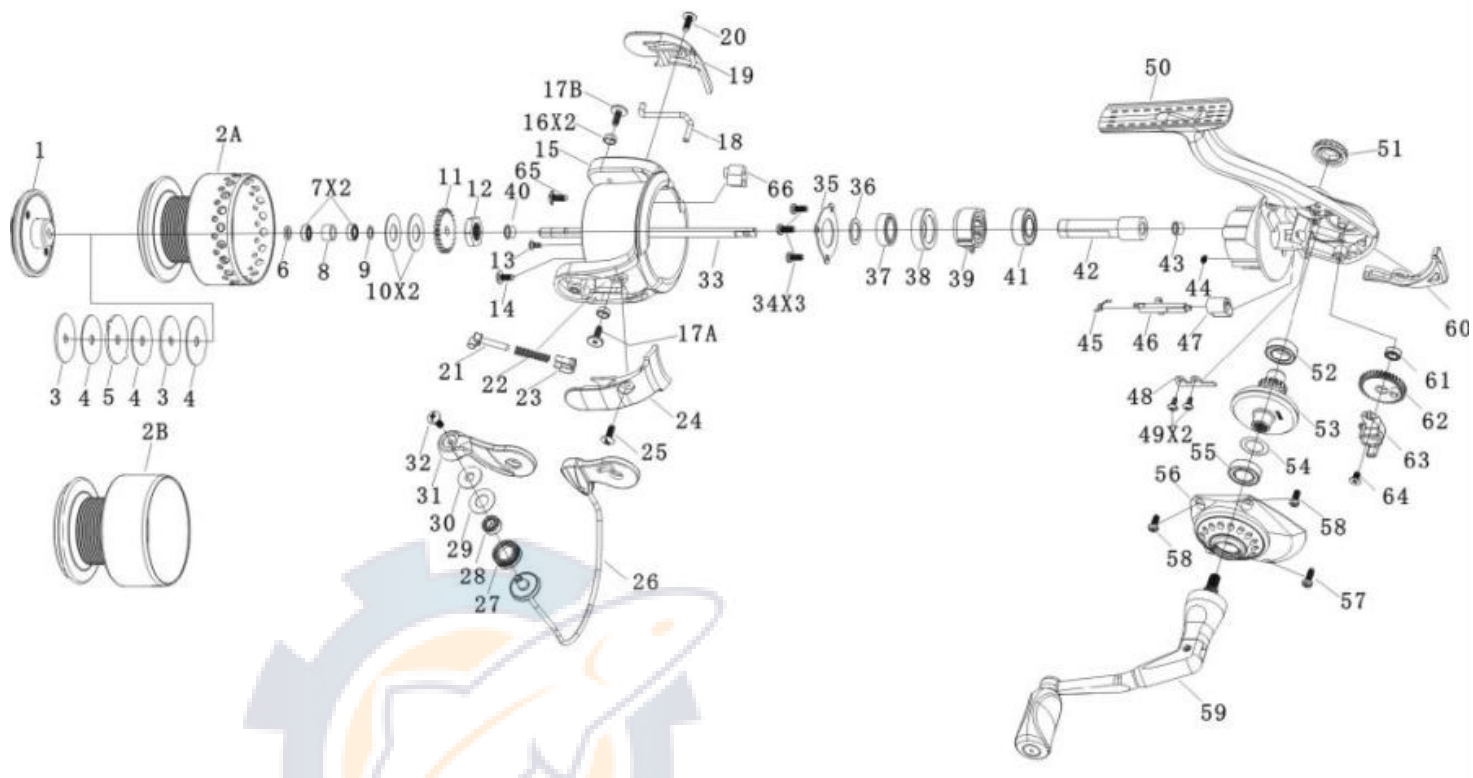

QUANTUM

Incyte IT30F

Quantum Incyte IT30F Part List

Key No.	Description	IT30F	Key No.	Description	IT30F
1	DRAG KNOB ASSEMBLY	SP332-01	33	MAIN SHAFT	SP015-01
2A	SPOOL ASSEMBLY	SP321-01	34	STACK RETAINER SCREW	SP057-02
2B	SPARE SPOOL ASSEMBLY	SP321-03	35	CLUTCH STACK RETAINER	SP040-51
3	DRAG WASHER "A"	RQ081-01	36	ROTOR WASHER	SP110-01
4	DRAG WASHER "B"	RQ033-01	37	CLUTCH BEARING	SP028-01
5	DRAG WASHER "C"	RQ080-01	38	CLUTCH BEARING ADAPTER	SP190-01
6	SPOOL CLICKER RETAINER	SP056-01	39	CLUTCH ASSEMBLY	SP063-01
7	SPOOL BEARING	EH158-01	40	MAIN SHAFT BUSHING	SP213-01
8	SPOOL SLEEVE	SP121-01	41	PINION BALL BEARING	UK028-01
9	SPOOL BEARING WASHER	PT120-01	42	PINION GEAR	SP011-01
10	SPOOL ADJUST WASHER	PT030-02	43	PINION BUSHING	SP141-01
11	CLICK GEAR	RQ037-01	44	CLUTCH SPRING	SP216-01
12	ROTOR NUT	SP006-01	45	STOPPER CAM SPRING	SP089-01
13	ROTOR NUT LOCK SCREW	SP094-01	46	STOPPER CAM	SP090-01
14	COUNTER WEIGHT SCREW	GU077-01A	47	STOPPER LEVER	SP059-01
15	ROTOR	SP009-01	48	O/S SLIDER GUIDE	SP078-01
16	BAIL PIVOT BUSHING	SP109-01	49	SLIDER GUIDE SCREW	RK094-01
17A	BAIL PIVOT SCREW "A"	SP164-01	50	BODY	SP301-01
17B	BAIL PIVOT SCREW "B"	SP164-01	51	HANDLE SCREW CAP ASSEMBLY	SP249-01
18	KICK LEVER	SP019-01	52	BODY BALL BEARING	BL157-01
19	BAIL HOLDER SIDE COVER	SP024-01	53	DRIVE GEAR	SQ012-01
20	BAIL HOLDER COVER SCREW	GU077-02	54	D.GEAR ADJUST WASHER	GU105-08
21	BAIL SPRING SHAFT	SP031-01	55	BODY COVER BALL BEARING	BL157-01
22	BAIL SPRING	NO022-01	56	BODY COVER	SP123-01
23	TRIP PIVOT	SP113-01	57	BODY COVER SCREW "A"	SP057-02
24	ARM LEVER COVER	SP087-01	58	BODY COVER SCREW "B"	SP057-01
25	A/L COVER SCREW	GU077-02	59	HANDLE ASSY	SP318-01
26	BAIL ASSEMBLY	SP347-01	60	BODY REAR COVER	SP140-01
27	LINE ROLLER	CH004-01	61	O/S GEAR BALL BEARING	EH158-01
28	LINE ROLLER BEARING	GH202-01	62	O/S GEAR	SQ053-51
29	LINE ROLLER SLEEVE	DH102-01	63	O/S SLIDER	SP025-01
30	LINE ROLLER BUSHING	CH102-01	64	MAIN SHAFT SCREW	RQ100-01
31	ARM LEVER	SP007-01	65	COUNTER WEIGHT SCREW	GU077-01A
32	LINE ROLLER SCREW	AQ108-C	66	ROTOR COUNTER WEIGHT	SP148-01